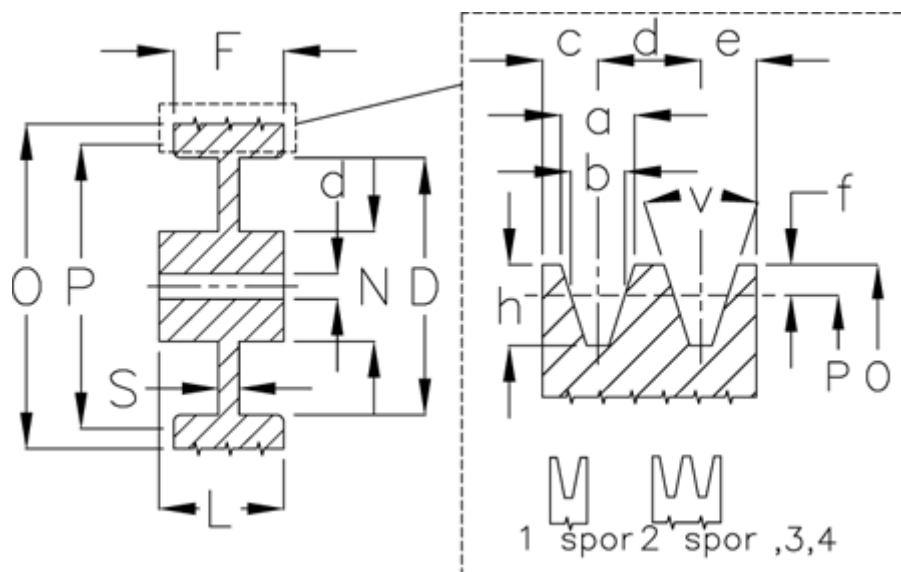

Article number: 60410125001

Description: V-belt pulley, no bore B 250/1

Measures

D	= 208	S	= 14
d	= 20	Type	= B
F	= 25.0		
L	= 50		
N	= 70		
Number of ribs	= 1		
O	= 257.0		
P	= 250		